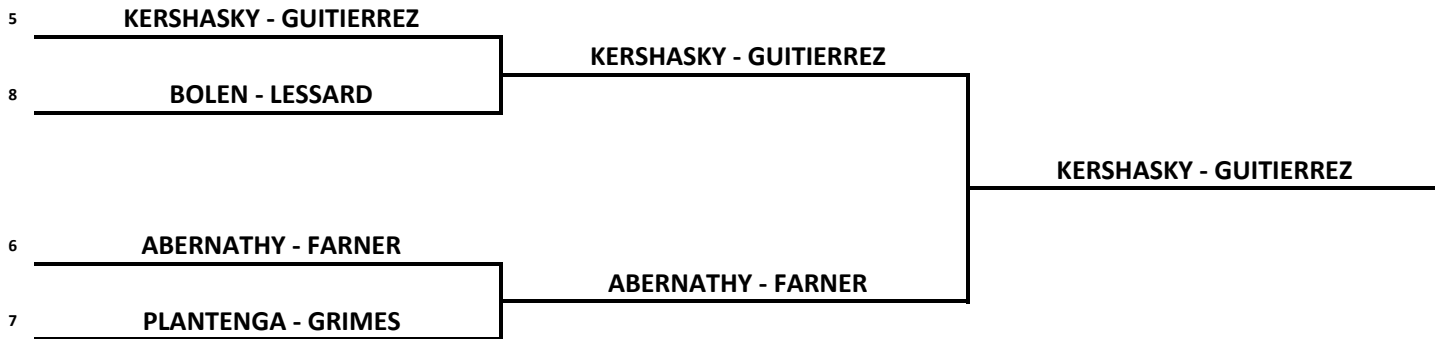

Men's Twilight League 2016

Early Shift - First Flight

Upper Bracket

Loser's Bracket

Lower Bracket

Loser's Bracket