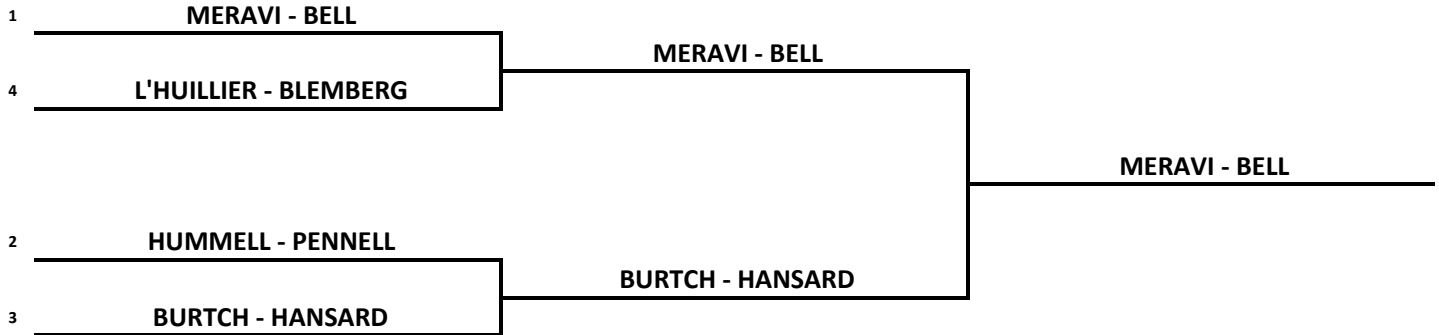

Men's Twilight League 2016

Early Shift - First Flight

Upper Bracket

Loser's Bracket

Lower Bracket

Loser's Bracket