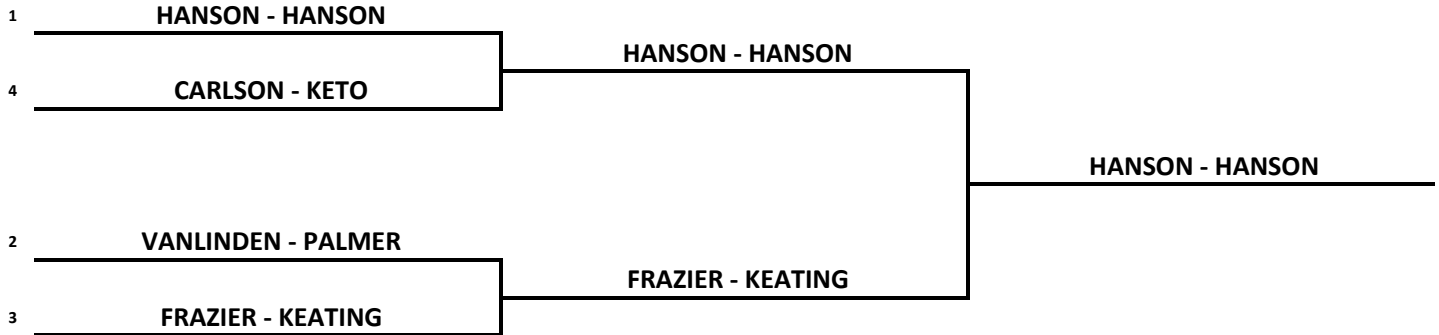

Men's Twilight League 2016

Late Shift - Second Flight

Upper Bracket

Loser's Bracket

Lower Bracket

Loser's Bracket