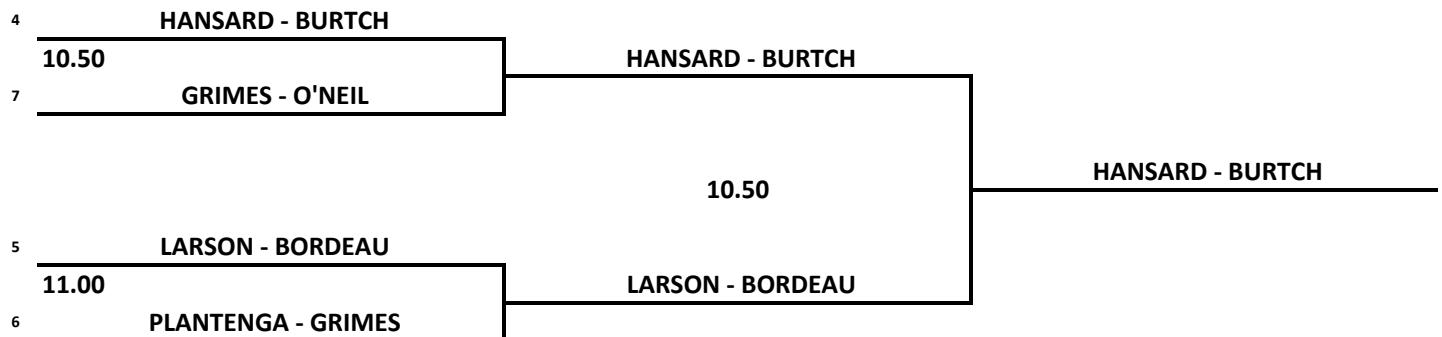

Men's Twilight League 2018

Early Shift - Playoffs

Upper Bracket

Loser's Bracket

Lower Bracket

Loser's Bracket

Men's Twilight League 2018
Early Shift - Playoffs

Upper Bracket

Loser's Bracket

Lower Bracket

Loser's Bracket