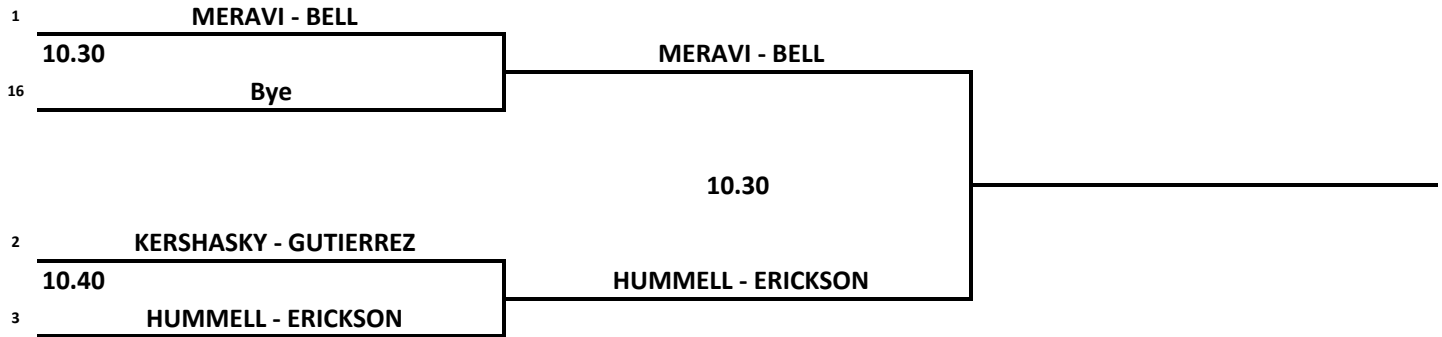

Men's Twilight League 2018

Early Shift - Playoffs

Upper Bracket

Loser's Bracket

Lower Bracket

Loser's Bracket

Men's Twilight League 2018
Early Shift - Playoffs

Upper Bracket

Loser's Bracket

Lower Bracket

Loser's Bracket