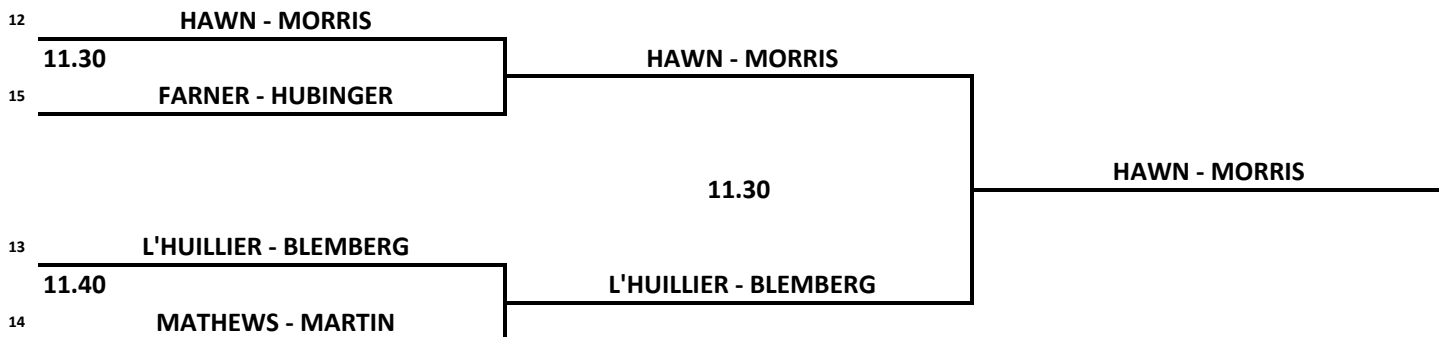

Men's Twilight League 2018

Early Shift - Playoffs

Upper Bracket

Loser's Bracket

Lower Bracket

Loser's Bracket

Men's Twilight League 2018
Early Shift - Playoffs

Upper Bracket

Loser's Bracket

Lower Bracket

Loser's Bracket