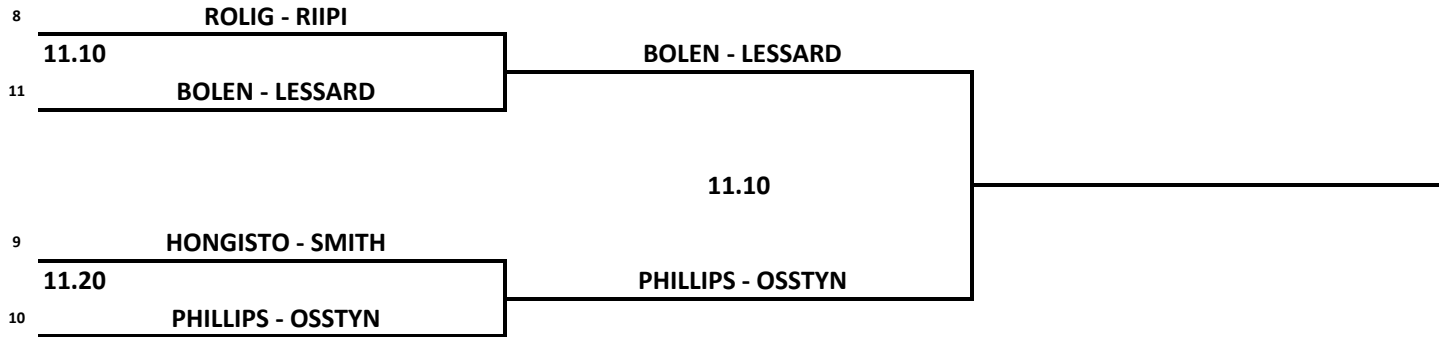

Men's Twilight League 2018

Early Shift - Playoffs

Upper Bracket

Loser's Bracket

Lower Bracket

Loser's Bracket

Men's Twilight League 2018
Early Shift - Playoffs

Upper Bracket

Loser's Bracket

Lower Bracket

Loser's Bracket